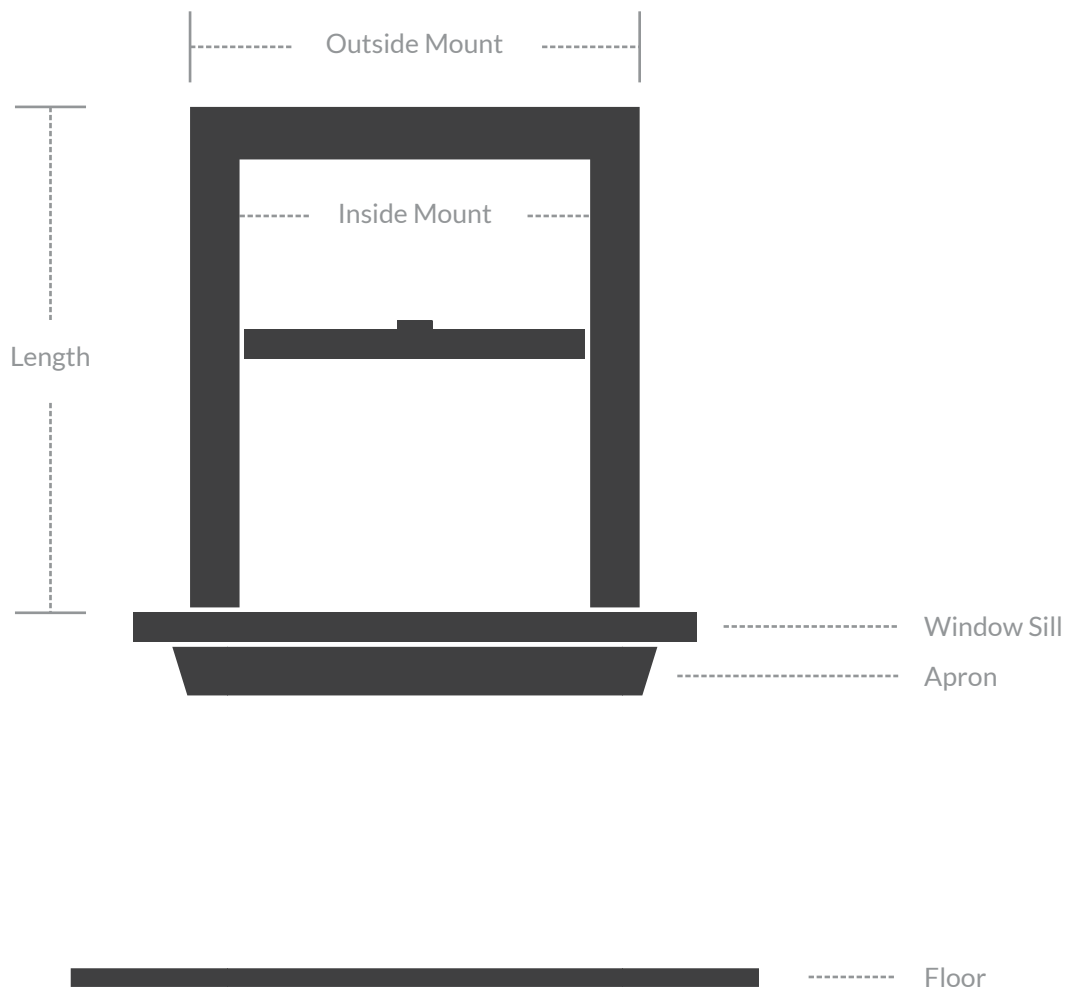

Blinds & Shades

Measurement guidelines for the following window treatments:

- Blinds
- Window Shades
- Cellular Shades
- Roman Shades

Blinds & Shades

Determine The Bracket Location

Bracket placement for these types of window coverings can be located either inside the window frame or outside the window frame.

Outside Mount: Typically places the brackets on the face or outside of the window trim. Measure at the top of the window where the brackets will be placed.

Inside Mount: Places the product to the inside or ceiling of the inside edge of the window frame. Measure the inside of the window at the top, middle, and bottom and use the smallest of these 3 measurement.

Measure For Length

Measure from the top of the window frame to top of the window sill. It is best to measure for length on both left and the right sides of the window. The larger of these 2 measurements should be used.